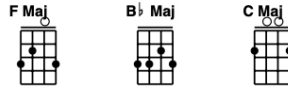

“OLD KENTUCKY HOME”

Tab for 2 finger thumb lead banjo

To view the demonstration video (and tutorial) for this song, go to fingerstylebanjo.com/kentucky

More fingerstyle tabs (including Brainjo level 1 and 2), along with a large ever expanding library of songs and tunes banjo are available inside of the Breakthrough Banjo course, **which is now FREE for 30 days** ([click here for the list of banjo tabs inside The Vault](#)).

Take a video tour inside the Breakthrough Banjo course at fingerstylebanjo.com/coursetour

“OLD KENTUCKY HOME”

fDGCD tuning, 2 finger thumb lead

(tuned down 2 half steps to d#CFA#C on the video)

F Maj **B \flat Maj** **F Maj**

Musical notation for measures 1-6 of the solo (verse). The time signature is 2/4. The notation shows a two-finger thumb lead with various fret numbers (0, 2, 3) and techniques (H, Po). Measure 1 starts with a 2/4 time signature. Measure 2 has a 'H' above the first note. Measure 3 has a 'Po' above the first note. Measure 4 has a '3' above the first note. Measure 5 has a '3' above the first note. Measure 6 has a 'Po' above the first note.

B♭ Maj F Maj C Maj F Maj

49

LYRICS & CHORDS

VERSE

F

Oh, the sun shines bright

Bb F

On my old Kentucky home